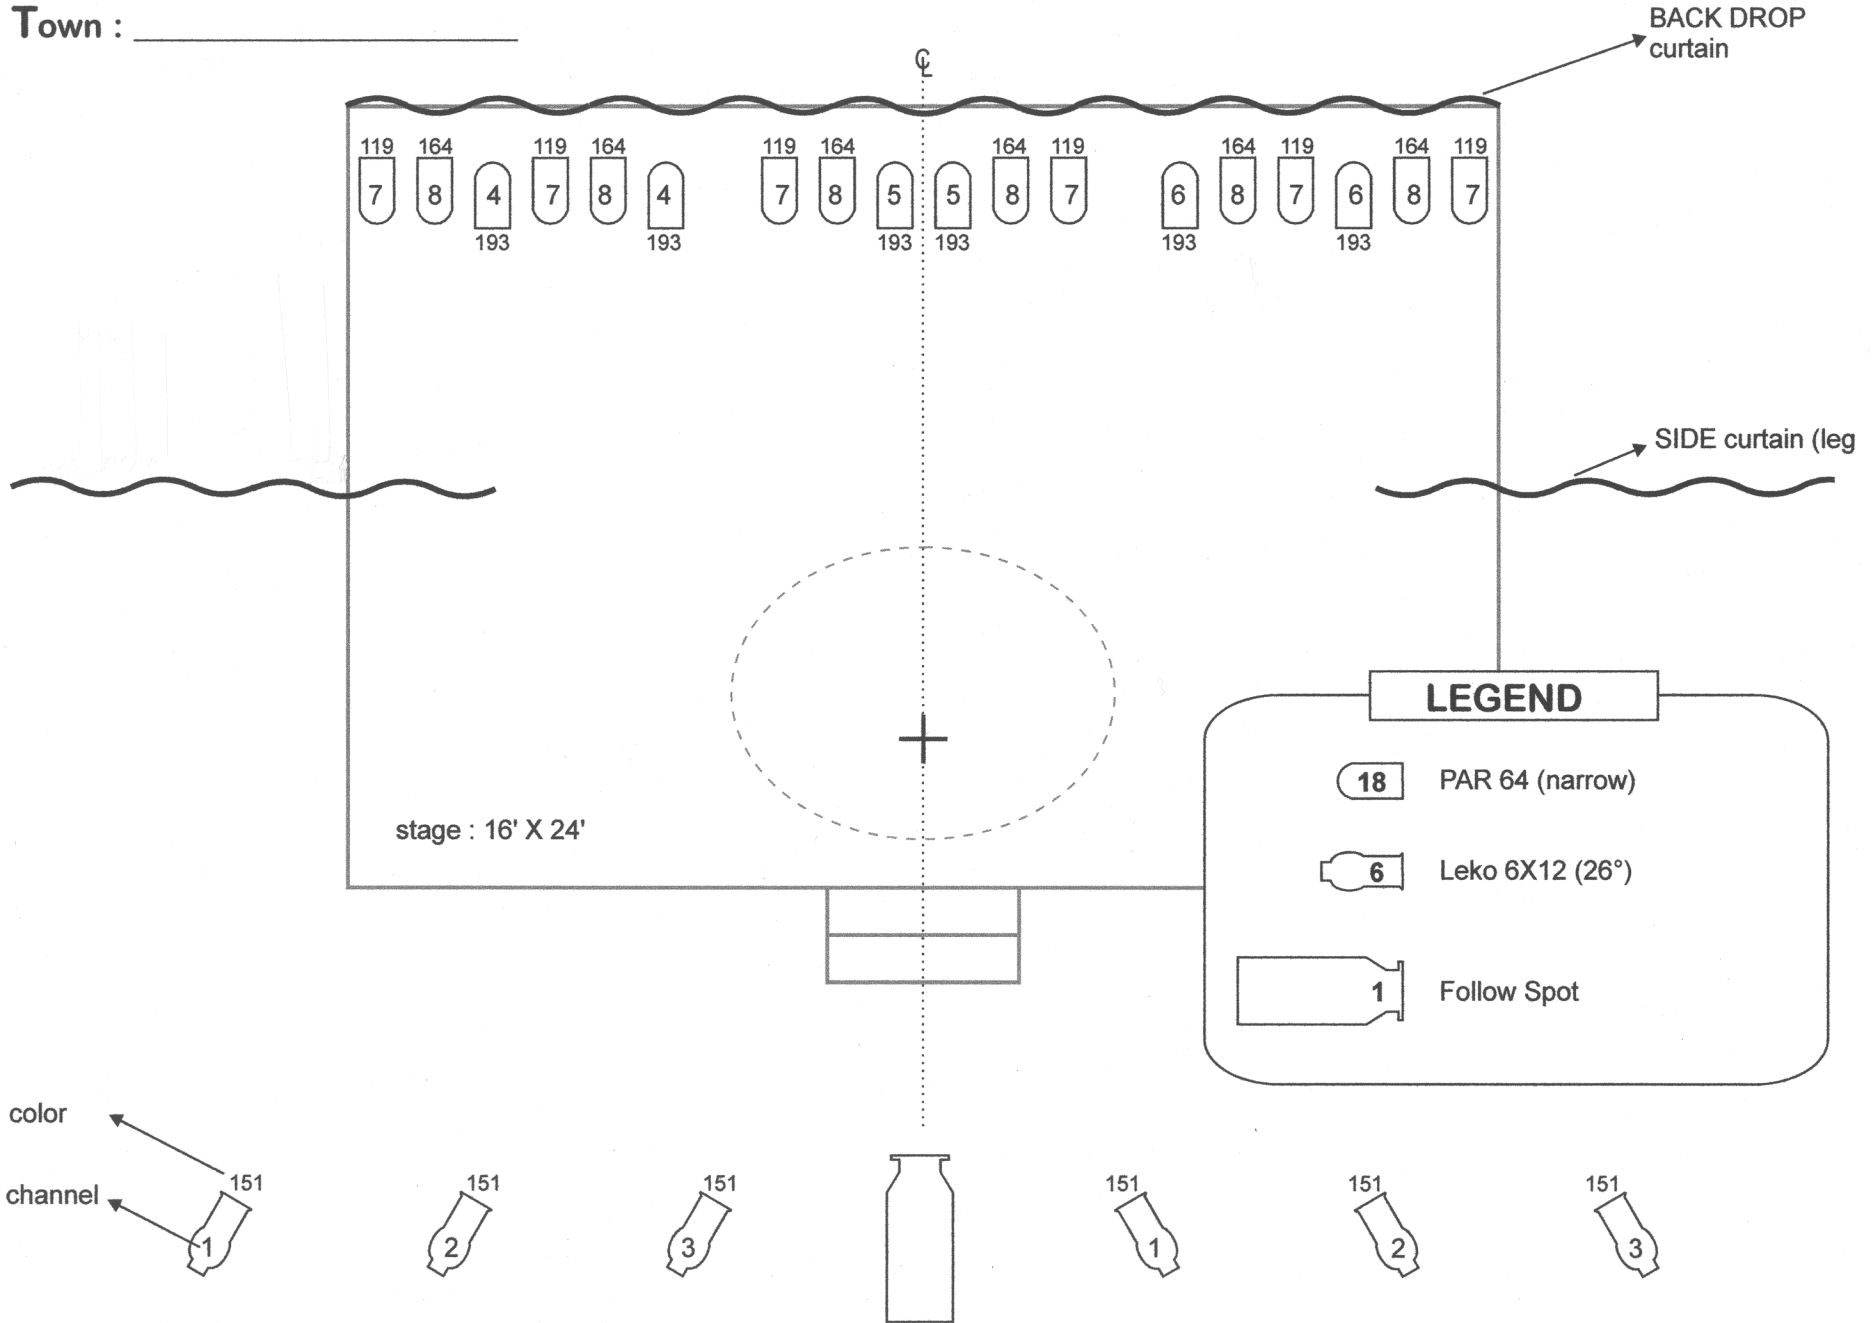

# Michel Lauzière

Lighting plot

Date : \_\_\_\_\_

Town : \_\_\_\_\_

**SUBMASTERS**  
 ZONE 1 : CENTER STAGE = CONTROLS 2 + 5  
 ZONE 2 : WASH = CONTROLS 1, 2, 3, 4, 5+6  
 ZONE 3 : RED CURTAIN = CONTROL 8  
 ZONE 4 : BLUE CURTAIN = CONTROL 7